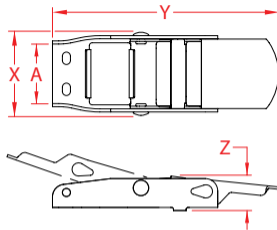

OVER-CENTER BUCKLE

304 STAINLESS STEEL

Import

Stamped

ITEM	A (webbing)	X (height)	Y (length)	Z (width)	WLL (lb)	WT (lb)	PACKAGING TYPE	EACH (qty)	INNER (qty)	CARTON (qty)	UPC
S0207-0025	1"	1.39"	3.69"	0.74"	300	0.14	POLYBAG	1	10	200	791506037248
S0207-0050	2"	2.45"	7.16"	1.06"	600	0.57	POLYBAG	1	1	50	791506037262

NOTE:

GOOD GRIP. COMES WITH THREADING DIRECTIONS. S0207-0050 OVER-CENTER BUCKLE CAN BE SURFACE MOUNTED. ALL DIMENSIONS ARE NOMINAL (+/- 3%) AND ARE SUBJECT TO CHANGE WITHOUT NOTICE.